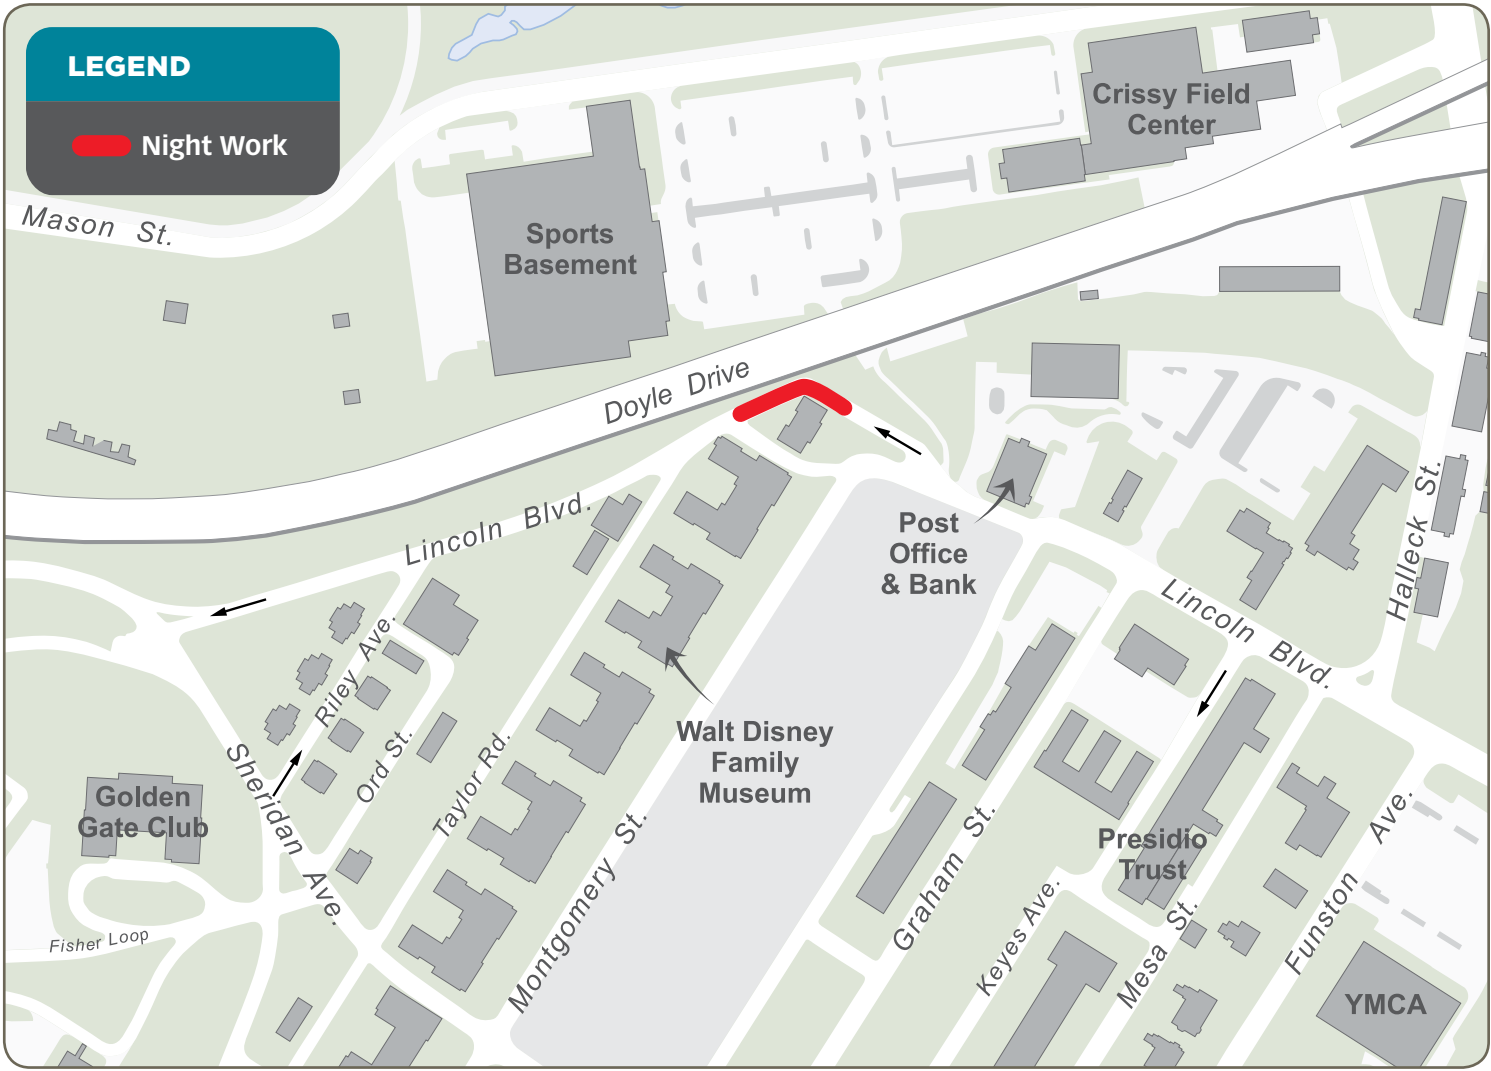

LEGEND

 Night Work

Mason St.

Sports Basement

Crissy Field Center

Doyle Drive

Lincoln Blvd.

Post Office & Bank

Walt Disney Family Museum

Lincoln Blvd.

Golden Gate Club

Sherman Ave.

Riley Ave.

Ord St.

Taylor Rd.

Montgomery St.

Graham St.

Keyes Ave.

Presidio Trust

Mesa St.

Funston Ave.

Halleck St.

Fisher Loop

YMCA